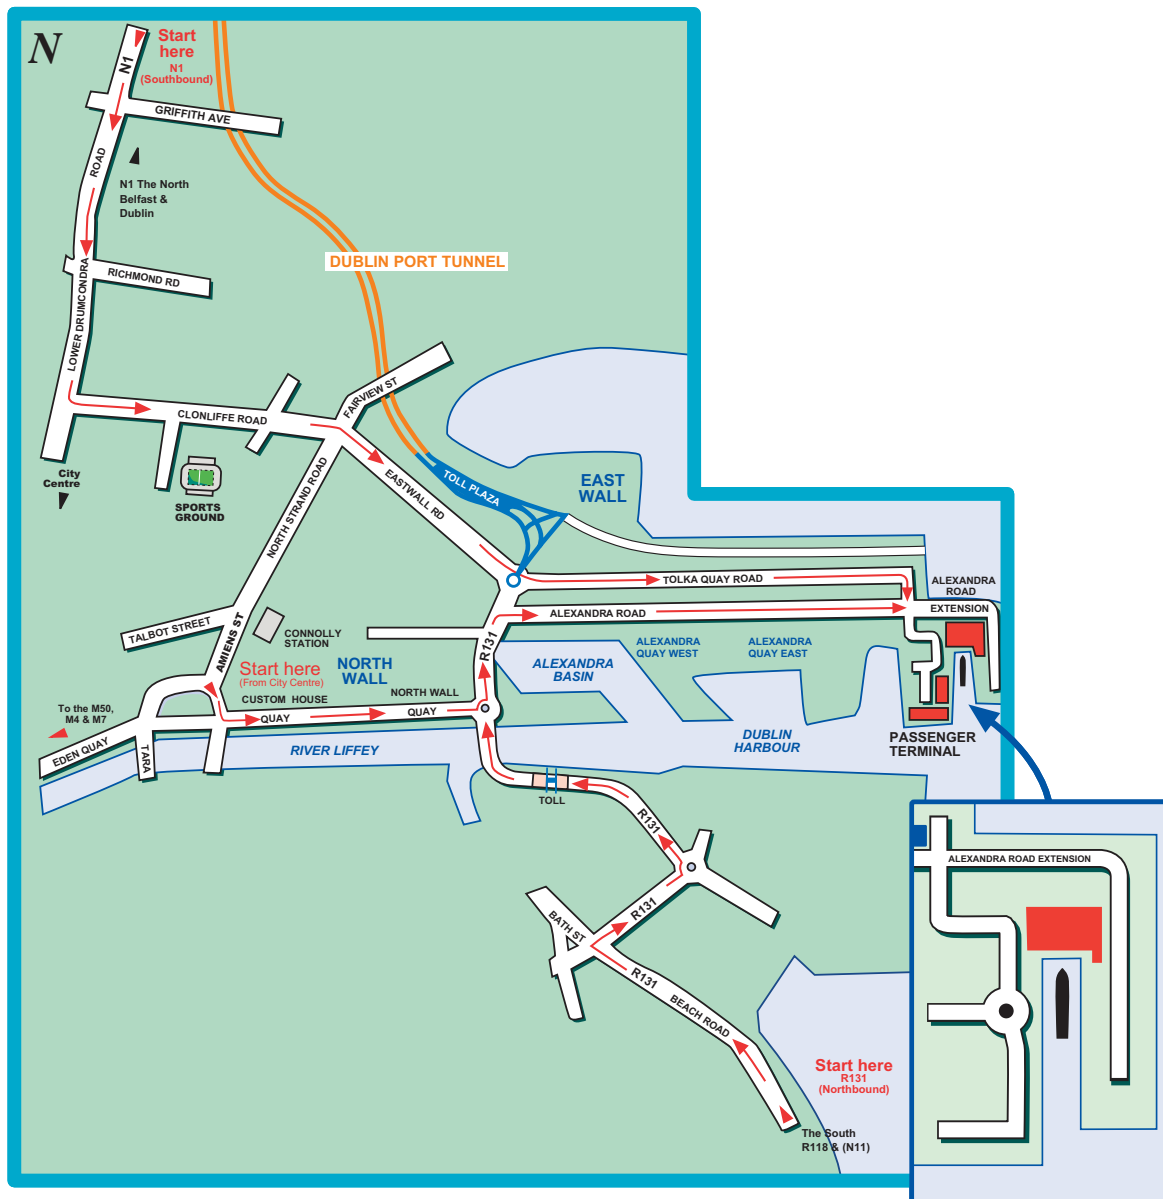

DUBLIN TERMINAL DIRECTIONAL MAP

Passenger Booking Centre

Northern Ireland and GB Tel: +44 (0) 87 0600 4321
R.O.I. Tel: +353 (0) 1 819 2999

Opening Times:
Mon-Fri: 08:00 - 20:00 Sat-Sun: 09:00-17:00

Norfolkline
Alexandra Road Extension, Dublin Port,
Dublin, Ireland
Tel: +353 (0)1 819 2955
Fax: +353 (0)1 819 2941