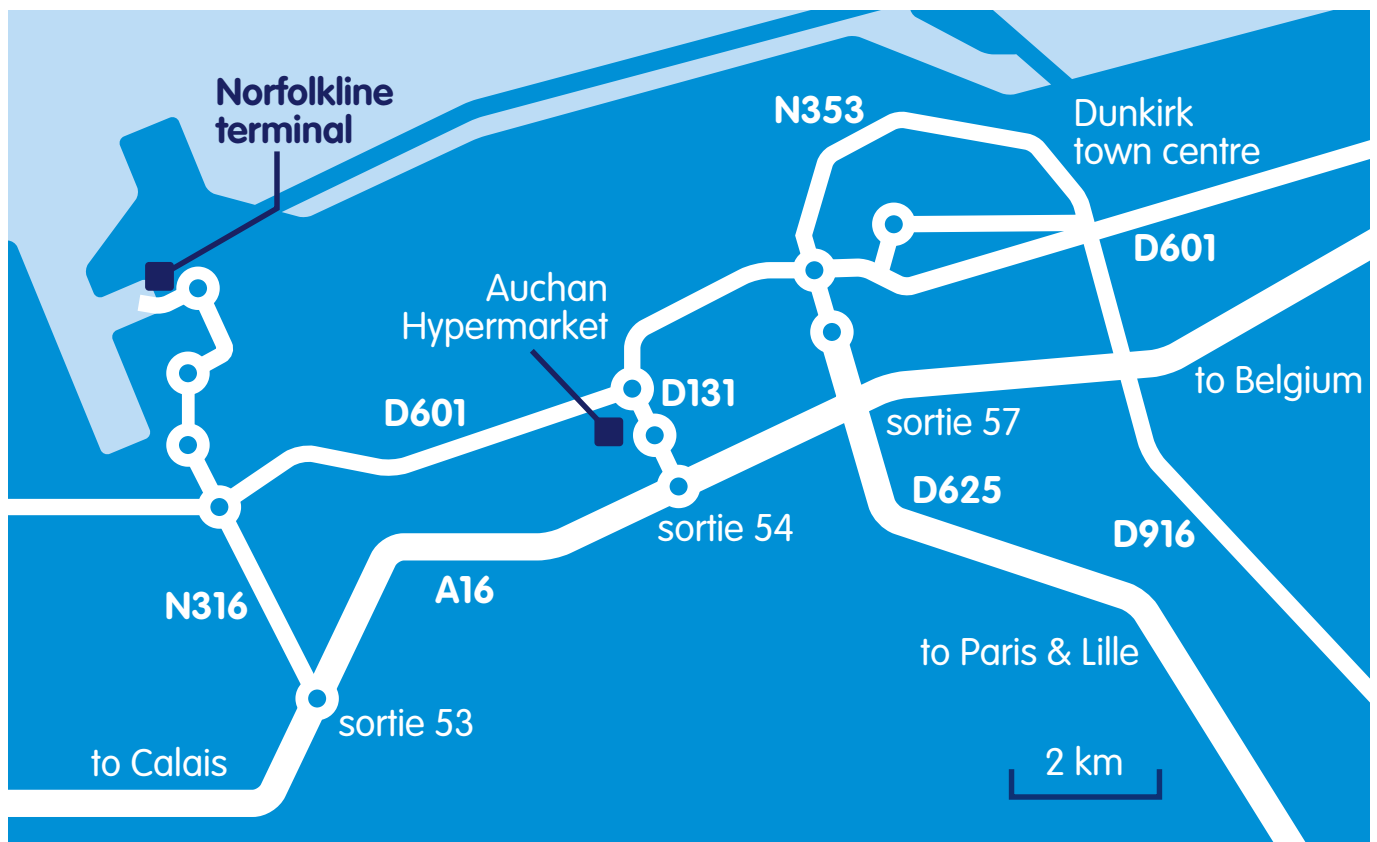

Dunkerque terminal

Directional map

Directions to Dunkerque Terminal (GPS: 51°01.261N 002°11.868E)

- From A25 Lille: Join the A16, direction Calais.
- From A16 Dunkerque/Belgium: Take exit 53 (24). Follow signs 'Port Rapide/Car Ferry'.
- From St Omer: The D600 crosses the A16 direct to the Terminal.
- From Dunkerque Centre: Follow signs for Calais – either A16 to exit 53 (24) or on RN1 follow signs to 'Loon Plage/Car Ferry'.

Passenger Booking Centre

Tel: +44 0844 847 5007 (08.00 - 20.00 hours)

+44 208 127 8303 (at all other times)

email: doverpax@norfolkline.com

Norfolkline

Terminal Roulier du Port Quest

F59279 Loon-Plage

Dunkerque, France